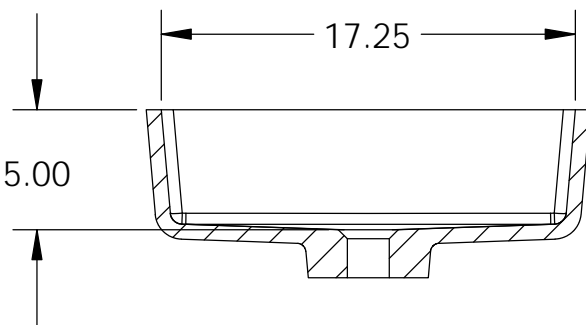

GRUBER SYSTEMS RESERVES THE RIGHT TO CHANGE THIS INFORMATION AT ANY TIME WITH OR WITHOUT PRIOR NOTICE. ISSUED BY GRUBER SYSTEMS INC., 29083 THE OLD ROAD, VALENCIA, CA 91355, USA. COPYRIGHT 2016

MOLD PART	CATALOG No.	DESCRIPTION
MALE	20080	CELEBRITY 17" X 13" RECT. BOWL
FEMALE	400807	FFF FEM CELEBRITY 17" X 13" RECT.
PERMANENT HAT	0010807	PH - CELEBRITY - NO OVERFLOW
REUSEABLE HAT	010807	RH - CELEBRITY - NO OVERFLOW
NAME	CELEBRITY FLOATING RECTANGULAR BOWL 17" X 13"	
CAST WEIGHT	SCALE NONE	DATE 11.11.16 PAGE No.