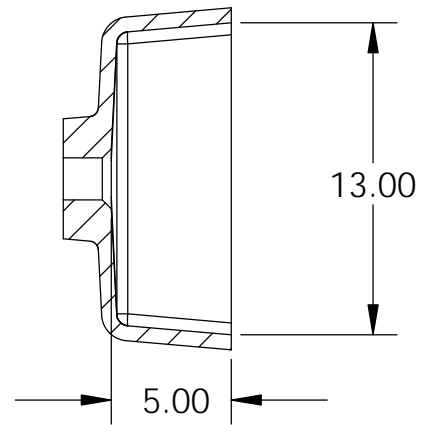

GRUBER SYSTEMS RESERVES THE RIGHT TO CHANGE THIS INFORMATION AT ANY TIME WITH OR WITHOUT PRIOR NOTICE. ISSUED BY GRUBER SYSTEMS INC., 29083 THE OLD ROAD, VALENCIA, CA 91355, USA. COPYRIGHT 2016

MOLD PART	CATALOG No.	DESCRIPTION
MALE	20080	CELEBRITY 17" X 13" RECT. BOWL
FEMALE	400807	FFF FEM CELEBRITY 17" X 13" RECT.
PERMANENT HAT	0010807	PH - CELEBRITY - NO OVERFLOW
REUSEABLE HAT	010807	RH - CELEBRITY - NO OVERFLOW
NAME	CELEBRITY FLOATING RECTANGULAR BOWL 17" X 13"	
CAST WEIGHT	SCALE NONE	DATE 11.11.16 PAGE No.