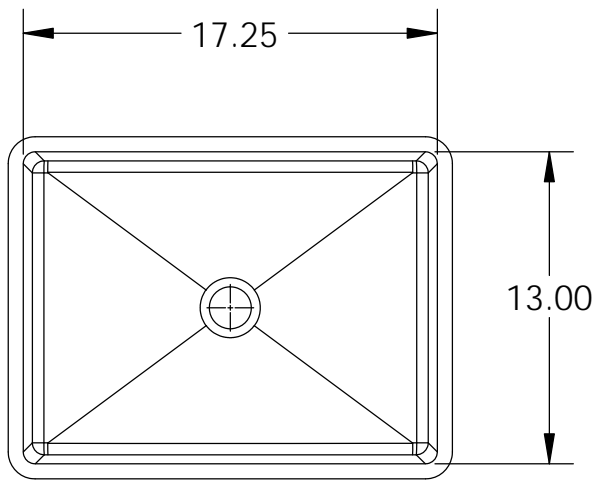

GRUBER SYSTEMS RESERVES THE RIGHT TO CHANGE THIS INFORMATION AT ANY TIME WITH OR WITHOUT PRIOR NOTICE. ISSUED BY GRUBER SYSTEMS INC., 29083 THE OLD ROAD, VALENCIA, CA 91355, USA. COPYRIGHT 2016

MOLD PART	CATALOG No.	DESCRIPTION
MALE	20080	CELEBRITY 17" X 13" RECT. BOWL
FEMALE	400807	FFF FEM CELEBRITY 17" X 13" RECT.
PERMANENT HAT	0010807	PH - CELEBRITY - NO OVERFLOW
REUSEABLE HAT	010807	RH - CELEBRITY - NO OVERFLOW
NAME	CELEBRITY FLOATING RECTANGULAR BOWL 17" X 13"	
CAST WEIGHT	SCALE NONE	DATE 11.11.16 PAGE No.